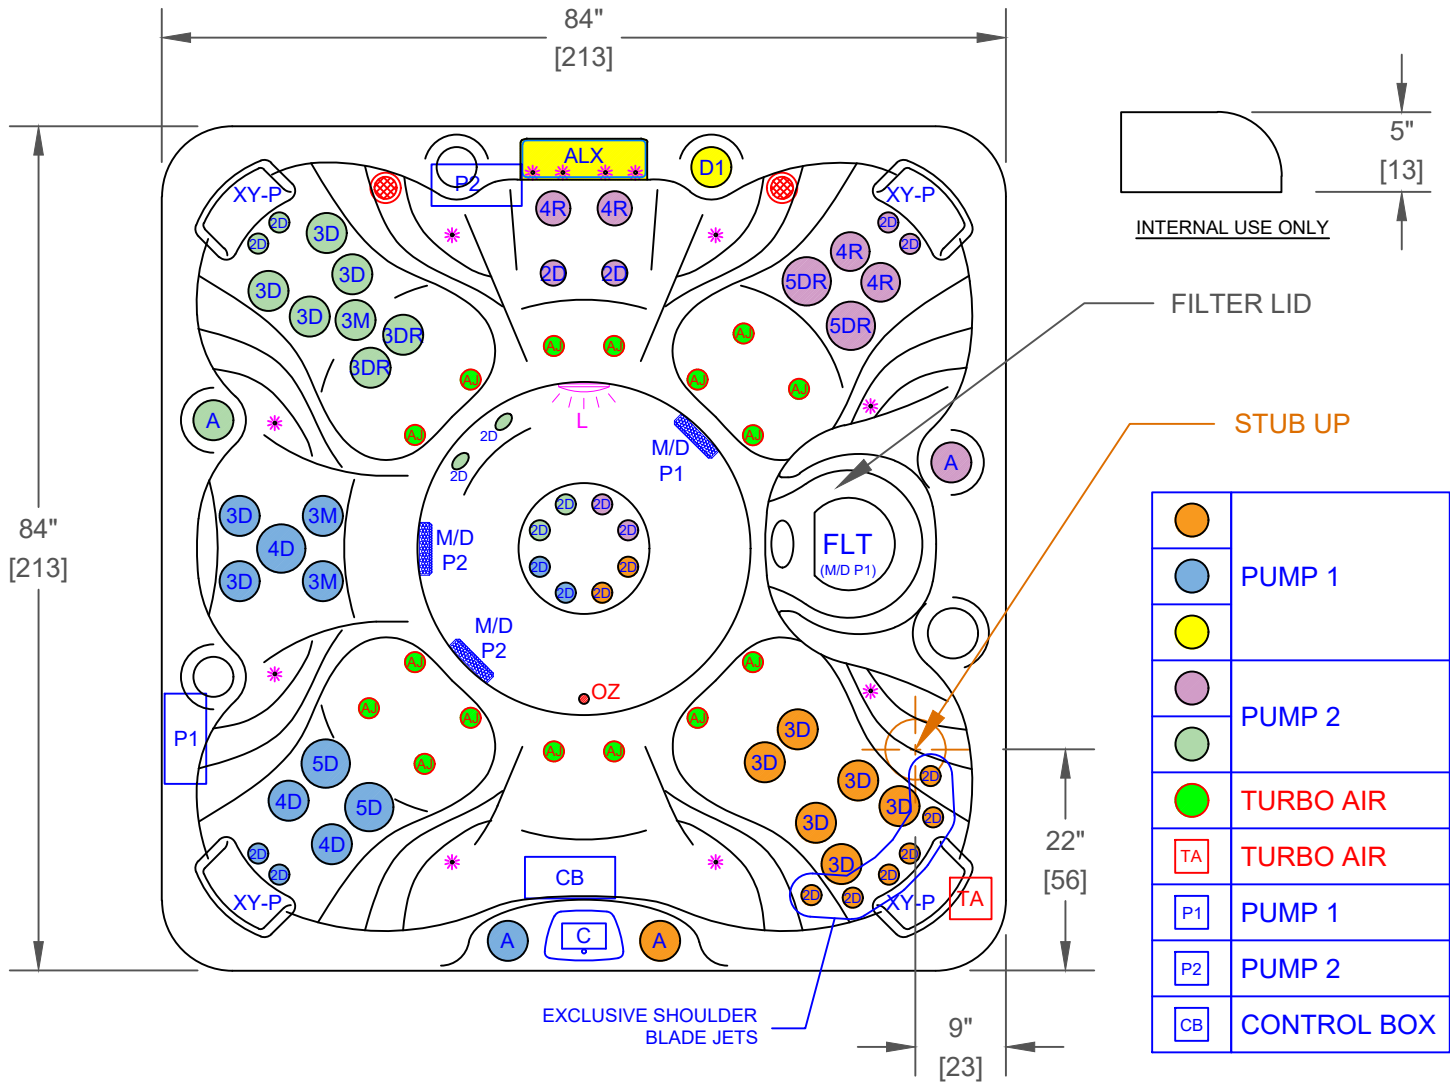

### PPZ-752B - LEGEND

SYMB.	DESCRIPTION	PART NUMBER	QTY.
2D	2" CLUSTER STORM DIRECTIONAL VELOCITY	PLUCS2441009S-CDCL	24
3D	3" MINI STORM DIRECTIONAL VELOCITY	PLUCS2442009SS-CDCL	12
4D	4" POLY STORM DIRECTIONAL VELOCITY	PLUCS2443009SS-CDCL	3
3DR	3" MINI STORM TWISTER VELOCITY	PLUCS2442009SS-CDCL	2
3M	3" MINI STORM MASSAGE DIRECTIONAL VELOCITY	PLUCS2442059S-CDCL	3
4R	4" POLY STORM ROTO VELOCITY	PLUCS2443029SS-CDCL	4
5DR	5" POWER STORM TWISTER VELOCITY	PLUCS2444049S-CDCL	2
5D	5" POWER STORM DIRECTIONAL VELOCITY	PLUCS2441009SS-CDCL	2
A	VELOCITY AIR CONTROL VALVE	PLUCS6603209-CDHL	4
ALX	LED WATERFALL WITH D1 VALVE		1
FLT	50 SQ. FT. BIO-CLEAN FILTER WITH TELEWEIR	PLU510-9559-CDCL	1
M/D	MAIN DRAIN	PLU21400203	3
XY-P	TEXTURED Y-PILLOW (WHITE)		4
C	TOUCH 2		1
L	5" MULTI COLORED LED LIGHT		1
*	PERIMETER LED LIGHTING		1
-	FILTER LID (SINGLE FLT)	FIL11300260	1

### OPTIONS

SYMB.	DESCRIPTION	OPTION NUMBER
-	DELUXE SHELL COLORS UPGRADE (FROM GLOSS WHITE)	OPT25-211C
-	1 HP BLOWER WITH 16 AIR JETS (UPGRADES TO BP501X AND TP700 EQUIPMENT)	OPT25-AIR759B
● OZ	HYDRO CLEAR OZONATOR	OPT25-102CX-C
-	PURE CURE UV SYSTEM	OPT25-191B
24/7	24/7 FILTRATION SYSTEM	OPT25-112C
●	CAL SPAS SALT SYSTEM	OPT25-113S
●	2.0 FREEDOM SOUND STEREO	OPT25-S22
-	CAL CONNECT RF MODULE	OPT25-168RF

PROPRIETARY AND CONFIDENTIAL THE INFORMATION CONTAINED IN THIS DRAWING IS THE SOLE PROPERTY OF CAL SPAS. ANY REPRODUCTION IN PART OR AS A WHOLE WITHOUT THE WRITTEN PERMISSION OF CAL SPAS IS PROHIBITED.		 CAL SPAS INC. 1462 EAST NINTH STREET, POMONA, CA 91766	
SPECIFICATIONS		TITLE	JET LAYOUT - STD
DIMENSION (in)	84"x84"x37"	LINE	PATIO PLUS
DIMENSION (cm)	213x213x94	MODEL	2025 SPA LINE TROPICAL PLUS
DRY WEIGHT	800 LBS [363 Kg]	NUM	PPZ-752B
FILLED WEIGHT	4340 LBS [1969 Kg]	DWG NO.	CS003450
WATER CAP.	425 GAL [1609 L]	SCALE	NTS
		REV	A
		SHEET 1 OF 1	